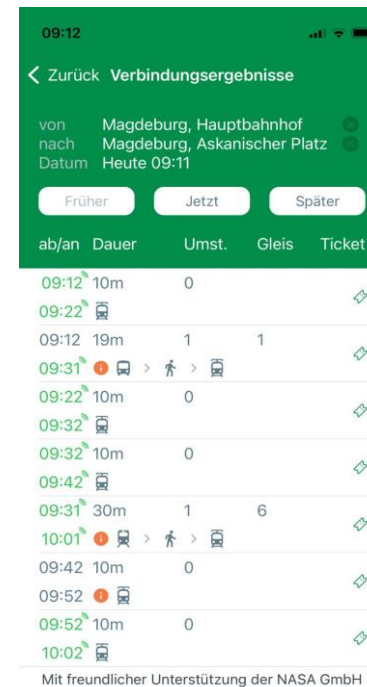

Ms. Alexandra Gottschalk
Advisor for International
Students

Arrival

Hier
beginnt's

Train service in Germany (long distance traffic):

- Deutsche Bahn (DB)
- download the Deutsche Bahn App for timetables

Use our Otto Hotspot in Magdeburg for free Wifi!

Train service in Magdeburg:

- trams and busses
- download easyGo App, Insa App or Deutsche Bahn App for timetables

Arrival

Hier
beginnt's

How to get to the dorms:

Start: *Hauptbahnhof Nord* (or *Hauptbahnhof Ost*)

Dormitory station: *Askanischer Platz*

alternative: *Listemannstraße* and walk 3 more minutes

alternative: *Universität* and walk 10 more minutes

Deutschlandticket

Hier
beginnt's

- included in your semester fee (~ 29,40€ per month)
- every public transportation system in Germany in every city
- the only public transport you **can't** use with it: ICE and IC/EC
- valid from 1st of April 2025 until the last day of the semester (30st of September 2025, even if you deregister beforehand)

- you have to activate it before you can use it (possible from 25th of March)
- you have to use an app (easy.GO) to show it when you want to use transportation systems (student ID card is not sufficient!)