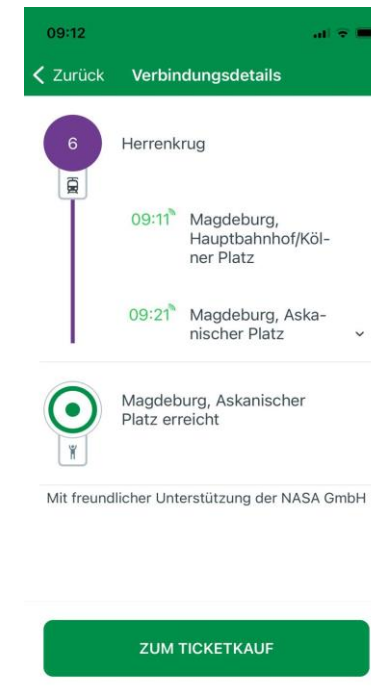

Ms. Alexandra Gottschalk
Advisor for International
Students

Arrival

Hier
beginnt's

Train service in Germany (long distance traffic):

- Deutsche Bahn (DB)
- download the Deutsche Bahn App for timetables

Use our Otto Hotspot in Magdeburg for free Wifi!

Train service in Magdeburg:

- trams and busses
- download easyGo App, Insa App or Deutsche Bahn App for timetables

Arrival

Hier
beginnt's

How to get to the dorms:

Start: *Hauptbahnhof Nord* (or *Hauptbahnhof Ost*)

Dormitory station: *Askanischer Platz*

alternative: *Listemannstraße* and walk 3 more minutes

alternative: *Universität* and walk 10 more minutes

Deutschlandticket

Hier
beginnt's

- included in your semester fee (~ 29,40€ per month)
- every public transportation system in Germany in every city
- the only public transport you **can't** use with it: ICE and IC/EC
- valid from 1st of April 2025 until the last day of the semester (30st of September 2025, even if you deregister beforehand)

- you have to activate it before you can use it (possible from 25th of March)
- you have to use an app (easy.GO) to show it when you want to use transportation systems (student ID card is not sufficient!)