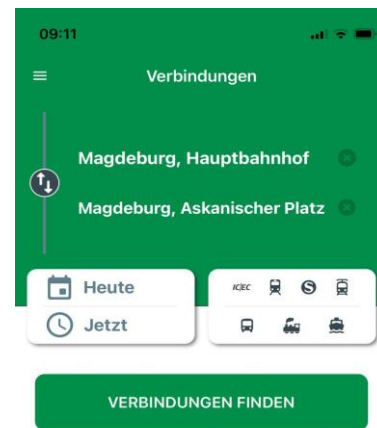

Ms. Alexandra Gottschalk
Advisor for International
Students

Arrival

Hier
beginnt's

Train service in Germany (long distance traffic):

- Deutsche Bahn (DB)
- download the Deutsche Bahn App for timetables

Use our Otto Hotspot in Magdeburg for free Wifi!

Train service in Magdeburg:

- trams and busses
- download easyGo App, Insa App or Deutsche Bahn App for timetables

Arrival

Hier
beginnt's

How to get to the dorms:

Start: *Hauptbahnhof Nord* (or *Hauptbahnhof Ost*)

Dormitory station: *Askanischer Platz*

alternative: *Listemannstraße* and walk 3 more minutes

alternative: *Universität* and walk 10 more minutes

Deutschlandticket

Hier
beginnt's

- included in your semester fee (~ 29,40€ per month)
- every public transportation system in Germany in every city
- the only public transport you **can't** use with it: ICE and IC/EC
- valid from 1st of April 2025 until the last day of the semester (30st of September 2025, even if you deregister beforehand)

- you have to activate it before you can use it (possible from 25th of March)
- you have to use an app (easy.GO) to show it when you want to use transportation systems (student ID card is not sufficient!)